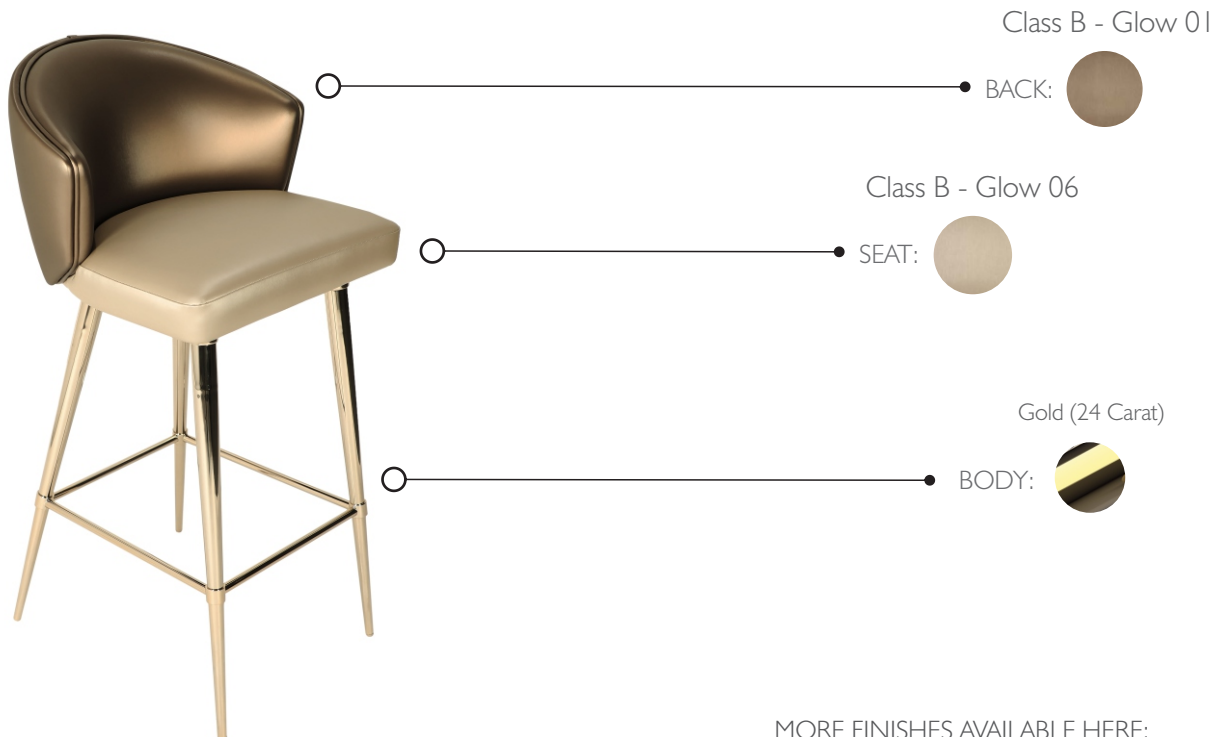

PRODUCT FINISHES & COSTUMIZATION OPTIONS

MORE FINISHES AVAILABLE HERE:
[CLICK HERE](#)