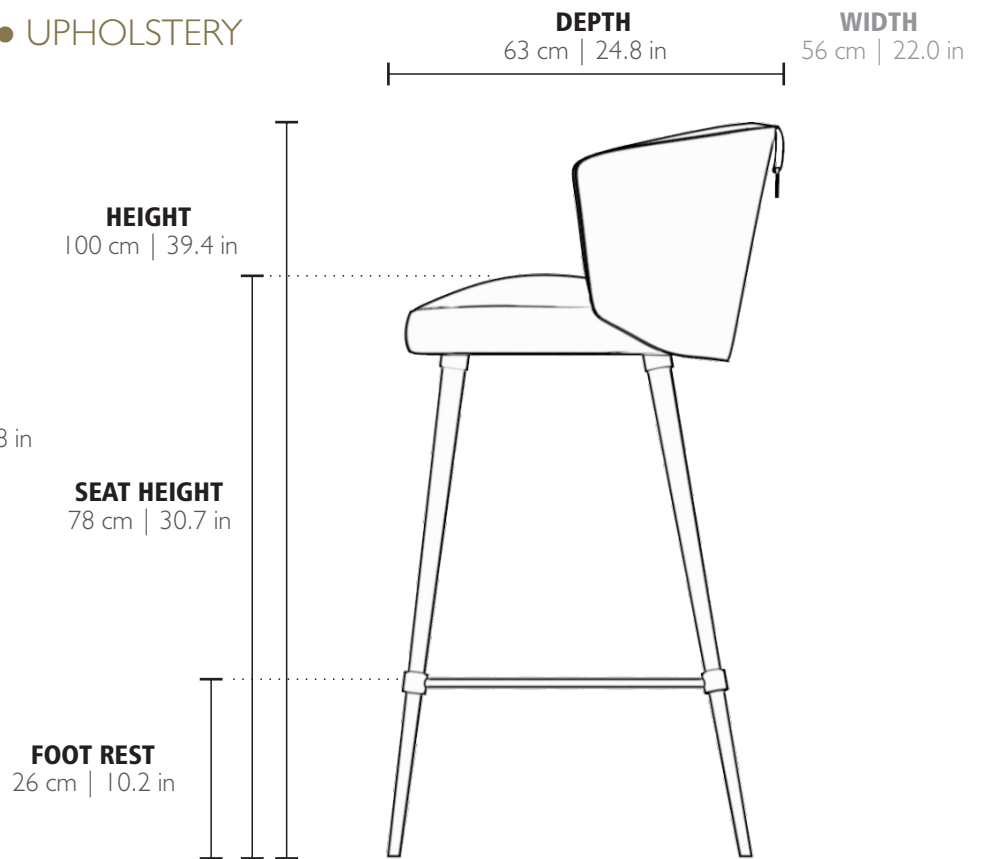

SEDERE BAR CHAIR • UPHOLSTERY
 REF. SEDERE.BAR

WEIGHT

Net Weight: 20kg | 44.1 lbs
 Gross Weight: 35kg | 77.2 lbs

MATERIALS

Body: Fabric
 Legs: Brass

PACKING (approx.)

Dimensions: 63 x 63 x 118 cm
 24.8 x 24.8 x 35.8 in
 Volume: 0.36 m³ | 12.75 ft³